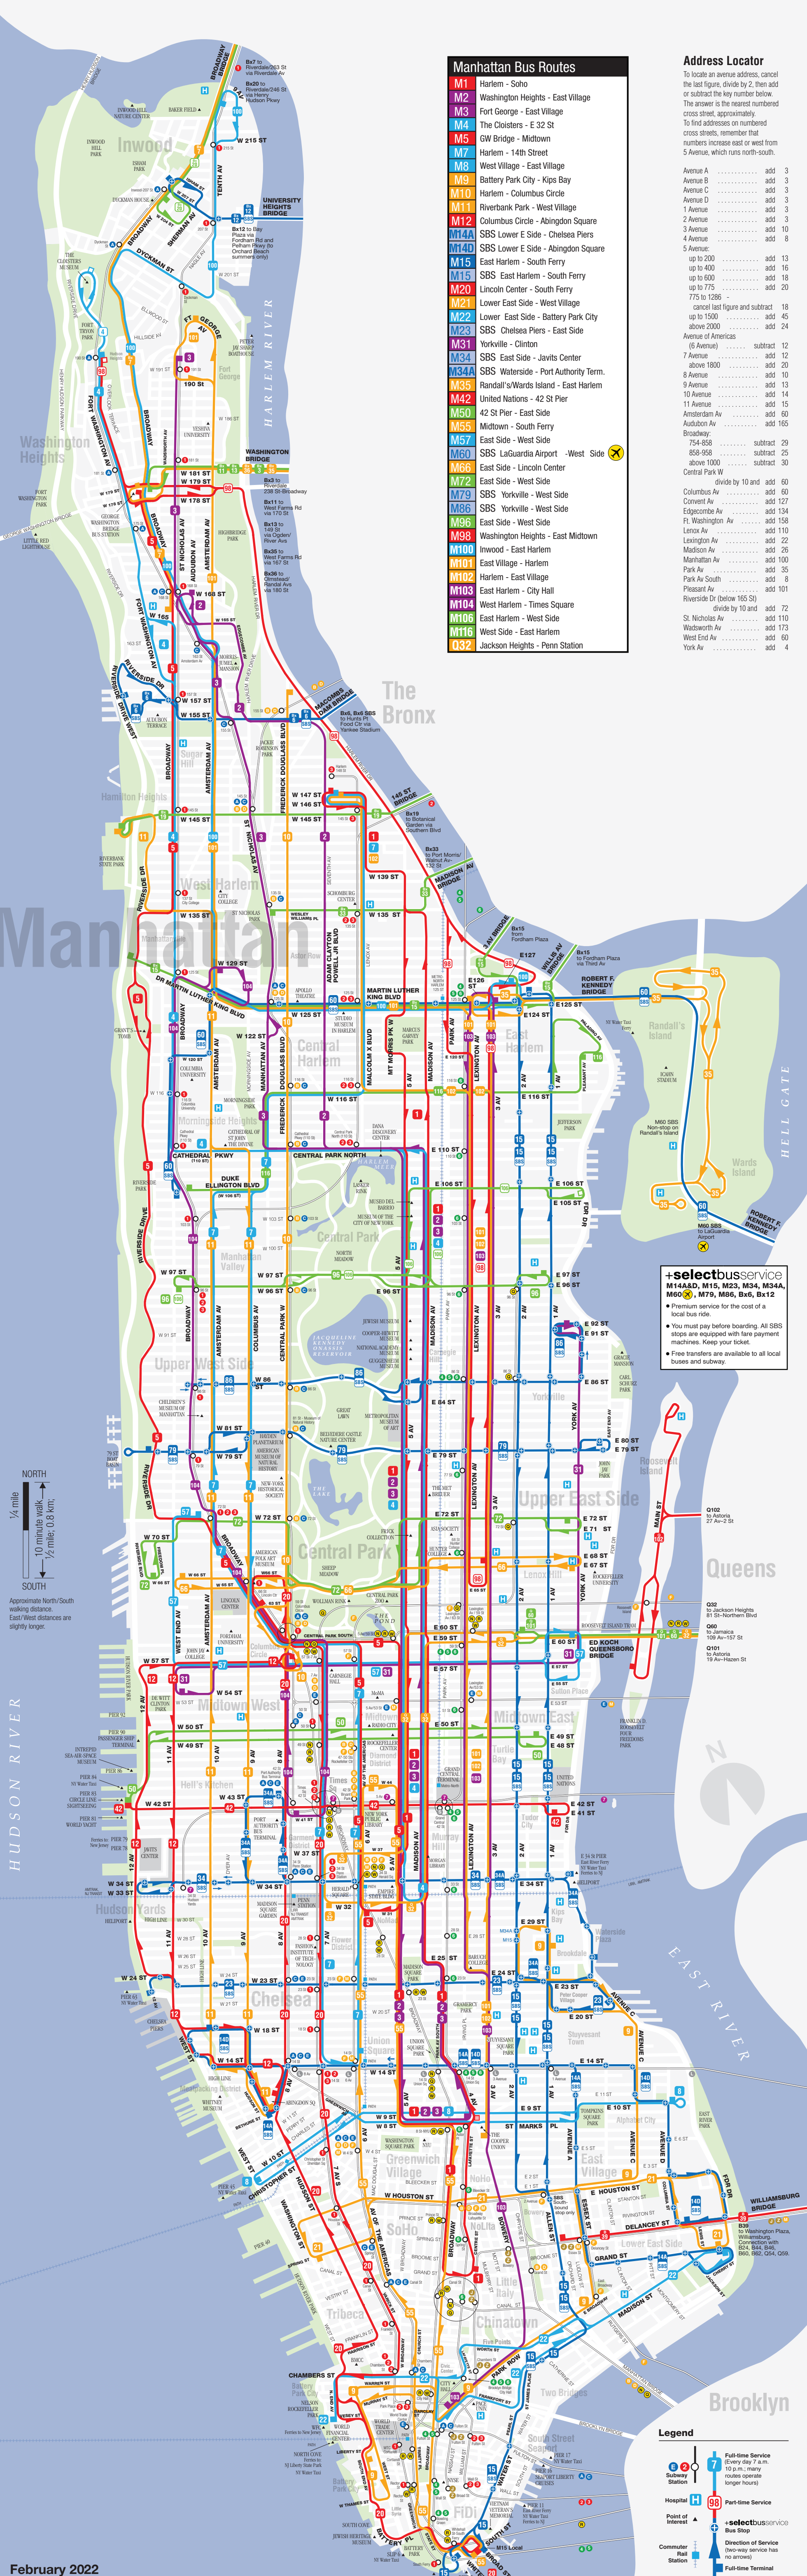

Manhattan Bus Map

Manhattan Bus Routes

M1	Harlem - SoHo
M2	Washington Heights - East Village
M3	Fort George - East Village
M4	The Cloisters - E 32 St
M5	GW Bridge - Midtown
M7	Harlem - 14th Street
M8	West Village - East Village
M9	Battery Park City - Kips Bay
M10	Harlem - Columbus Circle
M11	Riverbank Park - West Village
M12	Columbus Circle - Abingdon Square
M14A	SBS Lower E Side - Chelsea Piers
M15	SBS Lower E Side - Abingdon Square
M15	SBS East Harlem - South Ferry
M20	Lincoln Center - South Ferry
M21	Lower East Side - West Village
M22	Lower East Side - Battery Park City
M23	SBS Chelsea Piers - East Side
M31	Yorkville - Clinton
M34	SBS East Side - Javits Center
M34A	SBS Waterside - Port Authority Term.
M35	Randall's/Wards Island - East Harlem
M42	United Nations - 42 St Pier
M50	42 St Pier - East Side
M55	Midtown - South Ferry
M57	East Side - West Side
M60	SBS LaGuardia Airport - West Side
M66	East Side - Lincoln Center
M72	East Side - West Side
M79	SBS Yorkville - West Side
M86	SBS Yorkville - West Side
M96	East Side - West Side
M98	Washington Heights - East Midtown
M100	Inwood - East Harlem
M101	East Village - Harlem
M102	Harlem - East Village
M103	East Harlem - City Hall
M104	West Harlem - Times Square
M106	East Harlem - West Side
M116	West Side - East Harlem
Q32	Jackson Heights - Penn Station

Address Locator

To locate an avenue address, cancel the last figure, divide by 2, then add or subtract the key number below. The answer is the nearest numbered cross street, approximately. To find addresses on numbered cross streets, remember that numbers increase east or west from 5 Avenue, which runs north-south.